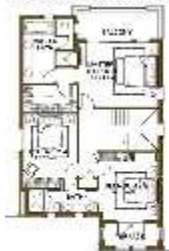

SOMERSET, VA - 1000 sq. ft.

1000 sq. ft. 1000 sq. ft.

SARAJEVO VILLAGES Type 2 - 3 Bedroom

Total Area: 2991.00 sq. ft. / 27,225.00 sq. ft.

VIEW 04

SOMERSET VILLAGES Type 1 - 2 Bedrooms

Total Area 2485.00 sq. ft. 1,000 sq. ft.

SOMER VILLES Type 1 - 1 Bedroom

Total Area: 1175.2 SQ. FT. +/- 100.00 FT.